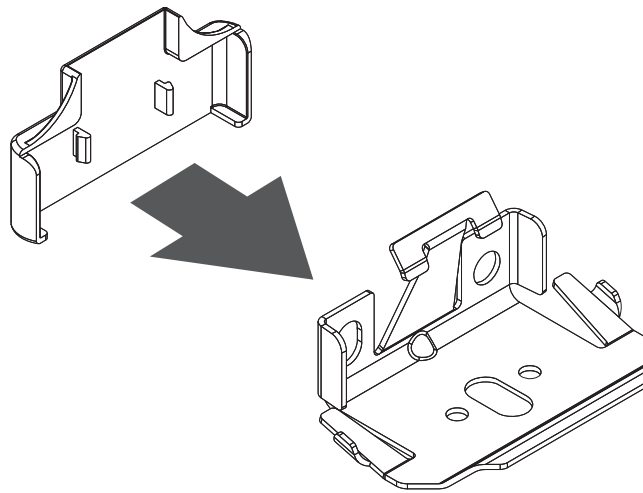

-Your blind Manufacturer

**Please read this instructions carefully before fitting the blind**

Blinds must be fitted by skilled personnel.  
Wrong installation may result in accidents.

Alterations of the blind must be approved by the blind manufacturer.  
No screws for fixing are enclosed. Always use appropriate screws and plugs suited for the wall or ceiling material where the blind is fitted!

## **CHILD SAFETY**

See page 7-8!

↔		
0-800 mm	2	2
801-1500 mm	3	3
1501-2200 mm	4	4
2201-2300 mm	5	5

1

2

3

4

5

6

7

8

9a

9b

10

**Se till att gardinen är fullt nedsläppt innan linor kapas.**  
 (illustrationen visar en frihängande produkt men principen är densamma)

**Make sure the blind is fully lowered before cutting the cords.**  
 (the illustration shows a free-hanging product but the principle is the same)